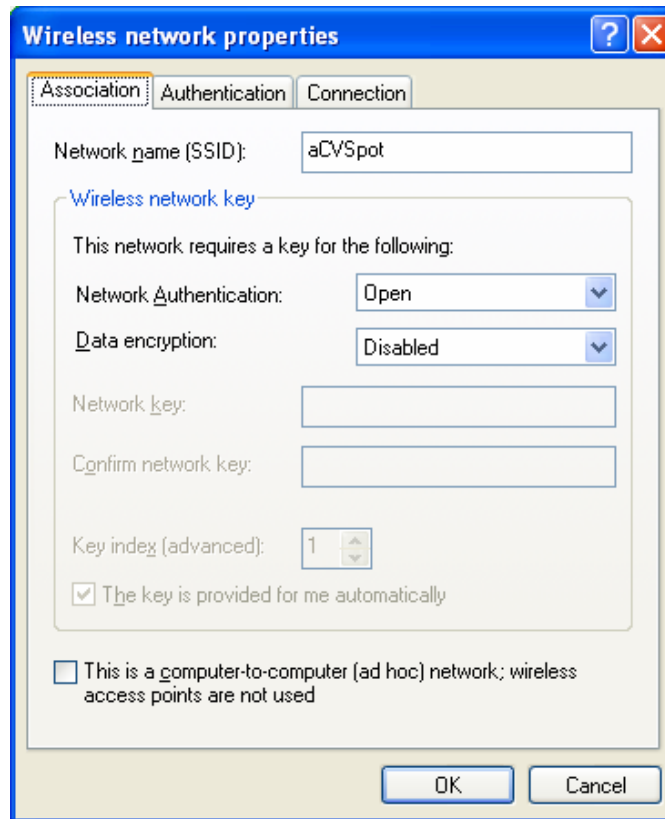

Follow these easy instructions to get connected.

If you **do not see** a Wireless ICON in the System Tray*

Note* The System Tray is by the clock – Computer with waves coming from the side.

START HERE

Open Network Control Panel

Click → Start → Settings → Control Panel → Network Connections

Right Click on your wireless adapter and Click View Available Networks.

If you **do see** the ICON

START HERE

Right Click On the Icon → click '**View Available Wireless Connections**'.

Double Click **aCVSpot**

If you do not see **aCVSpot** in your list of connections, chances are you are out of range.

Verify the following.

- 1) If you have an internal wireless card, make sure the switch on the case of your computer is turned on.
- 2) Open Wireless Connections → click "Change the order of Preferred Networks" → click Add